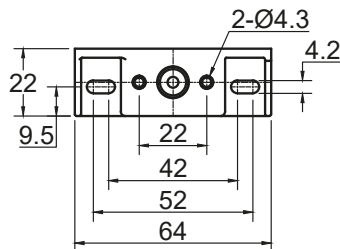

ELECTRONIC "REMOTE" SLAM LOCK

Application:

Ideal for cabinets and storage lockers in supermarkets or companies. Can be used for cabinet & sliding doors. Operated by use of remote key.

Specifications:

Black ABS lock body case and striker.
Operated by wireless technology (433 MHz)
Lock powered by 3 x AAA Batteries (NOT included)
Remote key powered by CR2032 lithium battery (NOT included)
REACH certified

Features:

Standalone lock (no wiring needed)
Remote opening within 10 meters
Low battery alarm function
Extern power cable may be connected
Push to open striking plate

Size:

Lock body: 72 x 59 x 22 mm (H/W/D)
Striker body: 64 x 22 x 22 mm (H/W/D)

User manual can be found on www.siso.dk

Item No.:

Lock & striker # 14.60.294
Remote key # 14.60.295

SISO A/S

Mileparken 11 Phone: (+45) 45 830 900
DK - 2740 Skovlunde (Copenhagen) E-mail: siso@siso.dk
Denmark Web: www.siso.dk