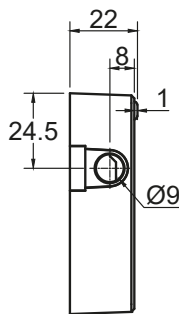

ELECTRONIC "REMOTE" SLAM LOCK

Application:

Ideal for cabinets and storage lockers in supermarkets or companies. Can be used for cabinet & sliding doors. Operated by use of remote key.

Specifications:

Black ABS lock body case and striker.
Operated by wireless technology (433 MHz)
Lock powered by 3 x AAA Batteries (NOT included)
Remote key powered by CR2032 lithium battery (NOT included)
REACH certified

Features:

Standalone lock (no wiring needed)
Remote opening within 10 meters
Low battery alarm function
Extern power cable may be connected
Push to open striking plate

Size:

Lock body: 72 x 59 x 22 mm (H/W/D)
Striker body: 64 x 22 x 22 mm (H/W/D)

User manual can be found on www.siso.dk

Item No.:

Lock & striker # 14.60.294
Remote key # 14.60.295

SISO A/S

Mileparken 11 Phone: (+45) 45 830 900
DK - 2740 Skovlunde (Copenhagen) E-mail: siso@siso.dk
Denmark Web: www.siso.dk