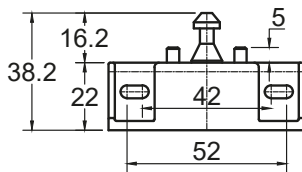

ELECTRONIC "REMOTE" SLAM LOCK

Application:

Ideal for cabinets and storage lockers in supermarkets or companies. Can be used for cabinet & sliding doors. Operated by use of remote key.

Specifications:

Black ABS lock body case and striker.
Operated by wireless technology (433 MHz)
Lock powered by 3 x AAA Batteries (NOT included)
Remote key powered by CR2032 lithium battery (NOT included)
REACH certified

Features:

Standalone lock (no wiring needed)
Remote opening within 10 meters
Low battery alarm function
Extern power cable may be connected
Push to open striking plate

Size:

Lock body: 72 x 59 x 22 mm (H/W/D)
Striker body: 64 x 22 x 22 mm (H/W/D)

User manual can be found on www.siso.dk

Item No.:

Lock & striker # 14.60.294
Remote key # 14.60.295

SISO A/S

Mileparken 11 Phone: (+45) 45 830 900
DK - 2740 Skovlunde (Copenhagen) E-mail: siso@siso.dk
Denmark Web: www.siso.dk