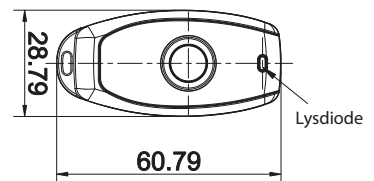

ELECTRONIC "REMOTE" SLAM LOCK

Application:

Ideal for cabinets and storage lockers in supermarkets or companies. Can be used for cabinet & sliding doors. Operated by use of remote key.

Specifications:

Black ABS lock body case and striker.
Operated by wireless technology (433 MHz)
Lock powered by 3 x AAA Batteries (NOT included)
Remote key powered by CR2032 lithium battery (NOT included)
REACH certified

Features:

Standalone lock (no wiring needed)
Remote opening within 10 meters
Low battery alarm function
Extern power cable may be connected
Push to open striking plate

Size:

Lock body: 72 x 59 x 22 mm (H/W/D)
Striker body: 64 x 22 x 22 mm (H/W/D)

User manual can be found on www.siso.dk

Item No.:

Lock & striker # 14.60.294
Remote key # 14.60.295

SISO A/S

Mileparken 11 Phone: (+45) 45 830 900
DK - 2740 Skovlunde (Copenhagen) E-mail: siso@siso.dk
Denmark Web: www.siso.dk