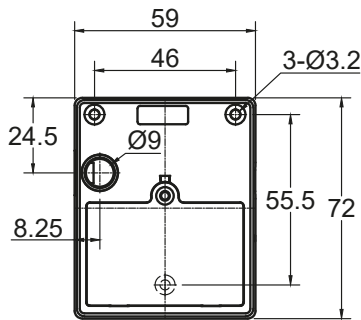

ELECTRONIC "REMOTE" SLAM LOCK

Application:

Ideal for cabinets and storage lockers in supermarkets or companies. Can be used for cabinet & sliding doors. Operated by use of remote key.

Specifications:

Black ABS lock body case and striker.
Operated by wireless technology (433 MHz)
Lock powered by 3 x AAA Batteries (NOT included)
Remote key powered by CR2032 lithium battery (NOT included)
REACH certified

Features:

Standalone lock (no wiring needed)
Remote opening within 10 meters
Low battery alarm function
Extern power cable may be connected
Push to open striking plate

Size:

Lock body: 72 x 59 x 22 mm (H/W/D)
Striker body: 64 x 22 x 22 mm (H/W/D)

User manual can be found on www.siso.dk

Item No.:

Lock & striker # 14.60.294
Remote key # 14.60.295

SISO A/S

Mileparken 11 Phone: (+45) 45 830 900
DK - 2740 Skovlunde (Copenhagen) E-mail: siso@siso.dk
Denmark Web: www.siso.dk